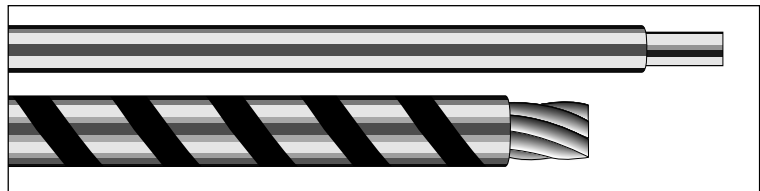

PRODUCT DESCRIPTION:

- Conductor: Stranded or Solid Tinned Copper
- Insulation: Color-Coded PVC

SPECIFICATIONS

- MIL-W-76B Type MW

Passes
VW-1 Flame Test

AVAILABILITY

- 100 ft (30,5m), 1000 ft (305m) put-ups

STRANDED CONDUCTOR

| Alpha Part No. | Type Designation | Conductor AWG | Strand | Insul. Thickness | | Diameter | | Stock Colors* |
|----------------|------------------|---------------|--------|------------------|------|----------|------|---------------|
| | | | | Inches | mm | Inches | mm | |
| 1550 | MW-C24(7)U | 24 | 7/32 | 0.016 | 0,41 | 0.059 | 1,50 | 1-19 |
| 1551 | MW-C22(7)U | 22 | 7/30 | 0.016 | 0,41 | 0.064 | 1,63 | 1-19 |
| 1553 | MW-C20(10)U | 20 | 10/30 | 0.016 | 0,41 | 0.068 | 1,72 | 1-19 |
| 1555 | MW-C18(16)U | 18 | 16/30 | 0.016 | 0,41 | 0.078 | 1,98 | 1-19 |
| 1557 | MW-C16(26)U | 16 | 26/30 | 0.016 | 0,41 | 0.092 | 2,33 | 1-19 |
| 1559 | MW-C14(41)U | 14 | 41/30 | 0.016 | 0,41 | 0.101 | 2,56 | 1-10 |
| 1560 | MW-C12(65)U | 12 | 65/30 | 0.016 | 0,41 | 0.125 | 3,18 | 1-10 |